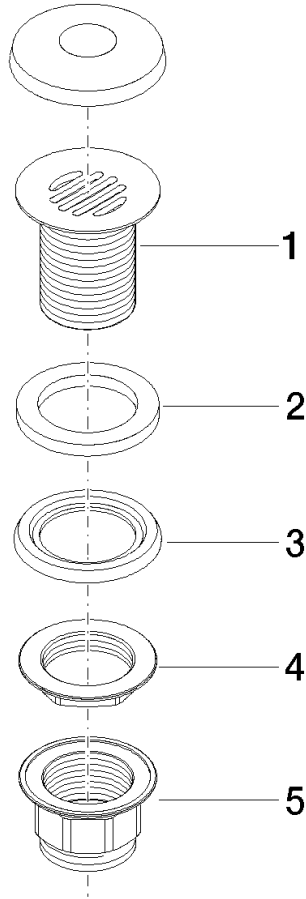

10 110 970

Fits: IMO, LULU, MADISON, MEM, TARA,  
CL.1, LISSÉ, VAIA, META, CYO

	Brushed Platinum	10 110 970-06
	Chrome	10 110 970-00
	Platinum	10 110 970-08
	Durabress (23kt Gold)	10 110 970-09
	Dark Chrome	10 110 970-19
	Light Gold	10 110 970-26
	Brushed Light Gold	10 110 970-27
	Brushed Durabress (23kt Gold)	10 110 970-28
	Matte Black	10 110 970-33
	Brushed Bronze	10 110 970-42
	Brushed Champagne (22kt Gold)	10 110 970-46
	Champagne (22kt Gold)	10 110 970-47
	Brushed Chrome	10 110 970-93
	Brushed Dark Platinum	10 110 970-99

## Grated waste 1 1/4" - Brushed Platinum

---

IMO

10 110 970

Only suitable for sinks without an overflow.

10 110 970

10 110 970

Parts for other finishes can be found here: [Chrome](#)

Spare parts list

No.	Item Number	Name	Quantity used	Delivery time
1	09 11 01 025-06	cup	1	10
2	09 14 05 039 90	seal	1	2
3	09 14 03 025 90	seal	1	2
4	09 23 10 017 90	nut	1	2
5	09 23 10 020-06	nut	1	10