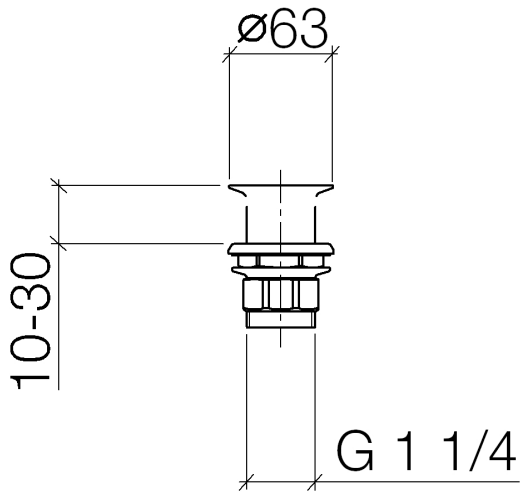

10 110 970

Fits: IMO, LULU, MADISON, MEM, TARA,  
CL.1, LISSÉ, VAIA, META, CYO

	Brushed Platinum	10 110 970-06
	Chrome	10 110 970-00
	Platinum	10 110 970-08
	Durabress (23kt Gold)	10 110 970-09
	Dark Chrome	10 110 970-19
	Light Gold	10 110 970-26
	Brushed Light Gold	10 110 970-27
	Brushed Durabress (23kt Gold)	10 110 970-28
	Matte Black	10 110 970-33
	Brushed Bronze	10 110 970-42
	Brushed Champagne (22kt Gold)	10 110 970-46
	Champagne (22kt Gold)	10 110 970-47
	Brushed Chrome	10 110 970-93
	Brushed Dark Platinum	10 110 970-99

## Grated waste 1 1/4" - Brushed Platinum

---

IMO

10 110 970

Only suitable for sinks without an overflow.

10 110 970

10 110 970

Parts for other finishes can be found here: [Chrome](#)

Spare parts list

No.	Item Number	Name	Quantity used	Delivery time
1	09 11 01 025-06	cup	1	10
2	09 14 05 039 90	seal	1	2
3	09 14 03 025 90	seal	1	2
4	09 23 10 017 90	nut	1	2
5	09 23 10 020-06	nut	1	10